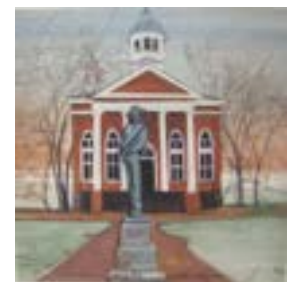

Loudoun Countryside *

$85.00
Loudoun
Countryside

Loudoun County Courthouse Revisited

$50.00
Loudoun County Virginia (VA)
Loudoun County Courthouse w/
statue in front
Issued in 2007