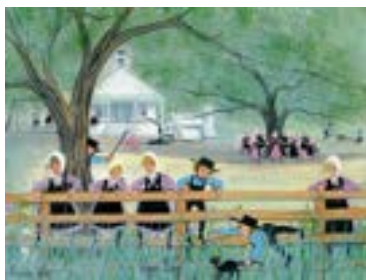

Happy Days*

$100.00
Children in front of a school
Happy Days
Issued in 2007
IS: 8-7/8 x 11-15/16 ins. PS: 10-7/8 x 13-15/16 ins.

Harbinger Of Night

$40.00
Owl, Tree
Harbinger of Night
Issued in 2020
Giclee on paper